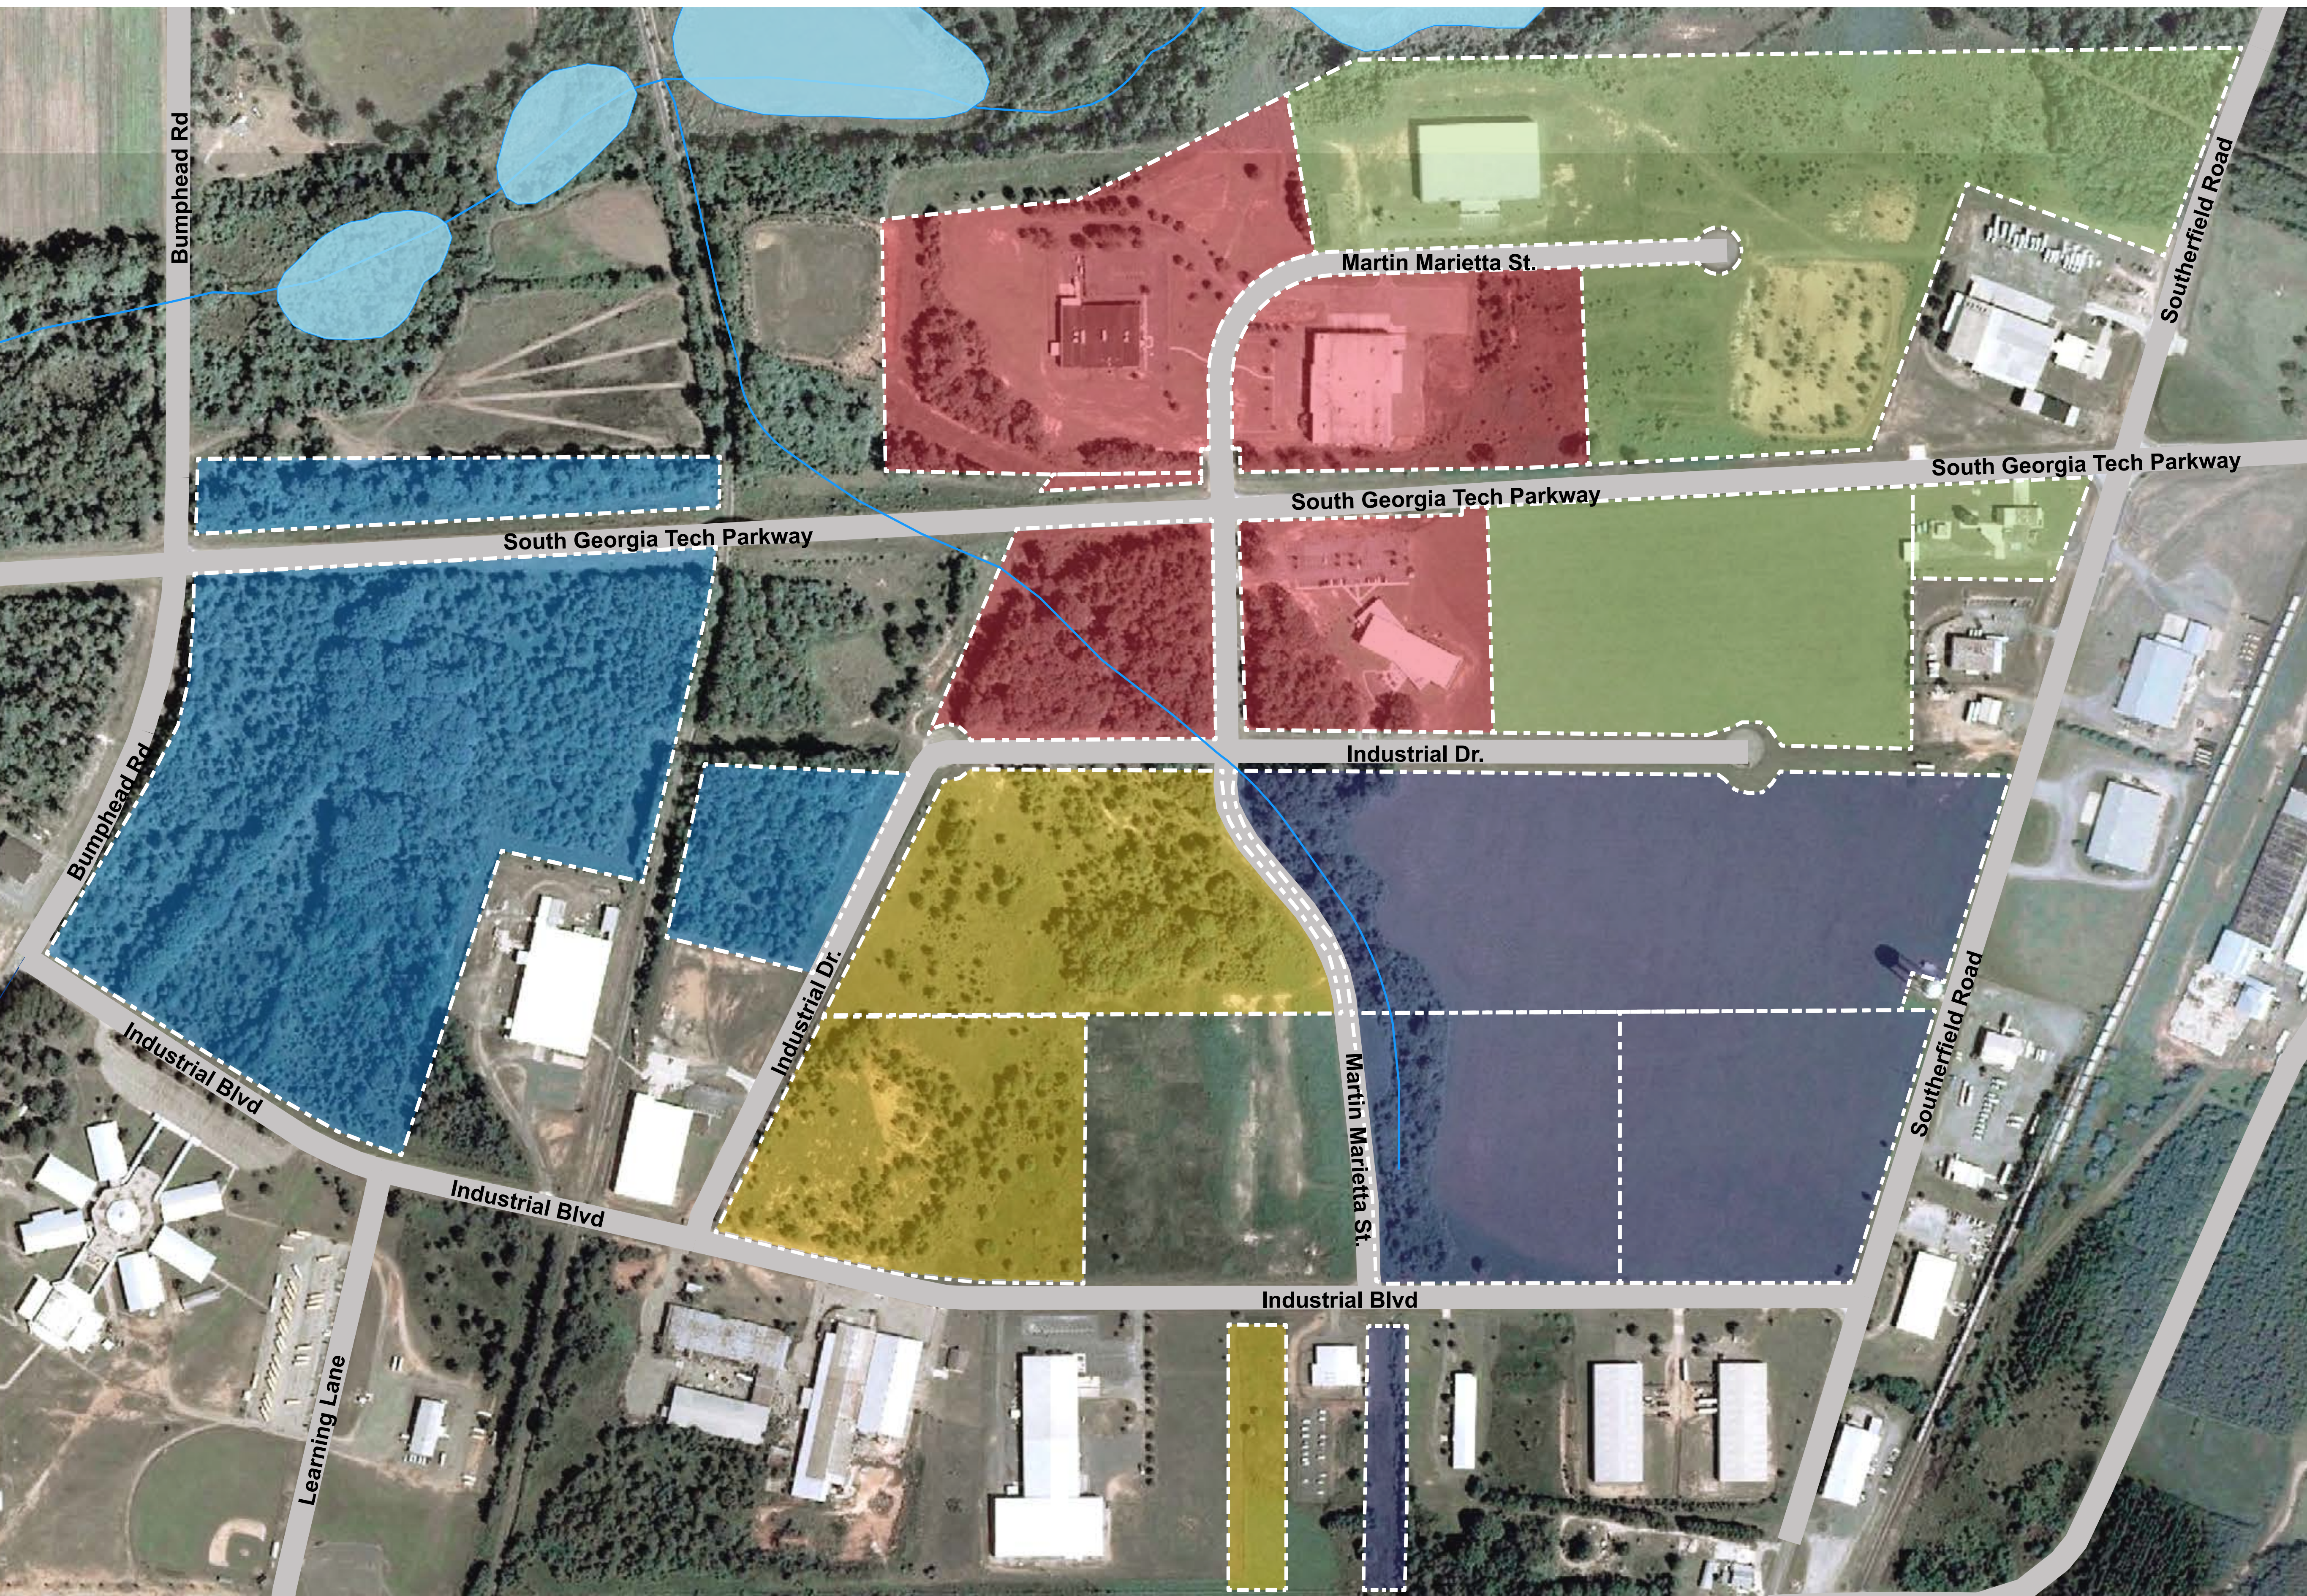

TED BALDWIN BUSINESS AND TECHNOLOGY PARK

Americus, Georgia Sumter County

CONTEXT:

LEGEND

- Blue Tracts
- Red Tracts
- Green Tracts
- Yellow Tracts
- Purple Tracts

0 2,500 5,000 7,500 10,000 Feet